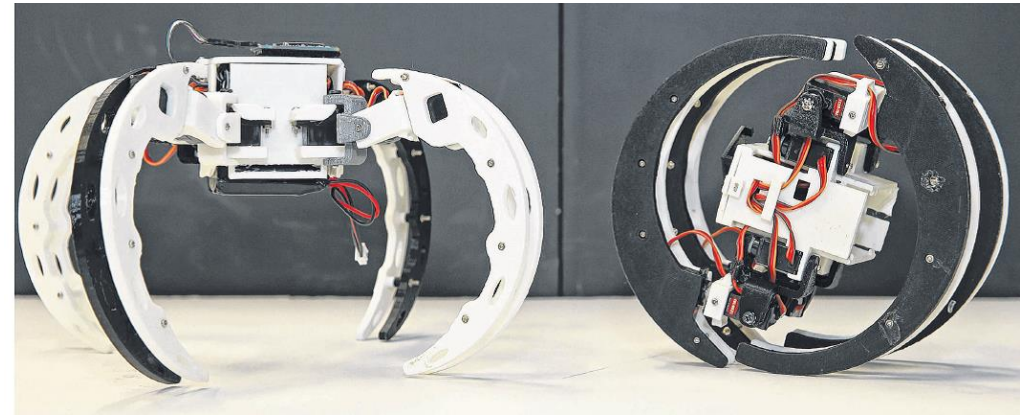

SINGAPORE UNIVERSITY OF
TECHNOLOGY AND DESIGN

A BETTER WORLD BY DESIGN

Reconfigurable Robotics

Reconfigurable robots possess the ability to autonomously change their shape and adapt optimally to the specific task or environment.

hTetro : Reconfigurable Floor Cleaning Robot

This research is catalysed by the National Robotics Programme under its Robotics Enabling Capabilities and Technologies (RECT) and Robot Domain Specific (RDS) initiatives and administered by the Agency for Science, Technology and Research.

sTetro : Reconfigurable Staircase Cleaning Robot

This research is catalysed by the National Robotics Programme under its Robotics Enabling Capabilities and Technologies (RECT) and Robot Domain Specific (RDS) initiatives and administered by the Agency for Science, Technology and Research.

Panthera : Reconfigurable robot for Pavement Cleaning

This research is catalysed by the National Robotics Programme under its Robotics Enabling Capabilities and Technologies (RECT) and Robot Domain Specific (RDS) initiatives and administered by the Agency for Science, Technology and Research.