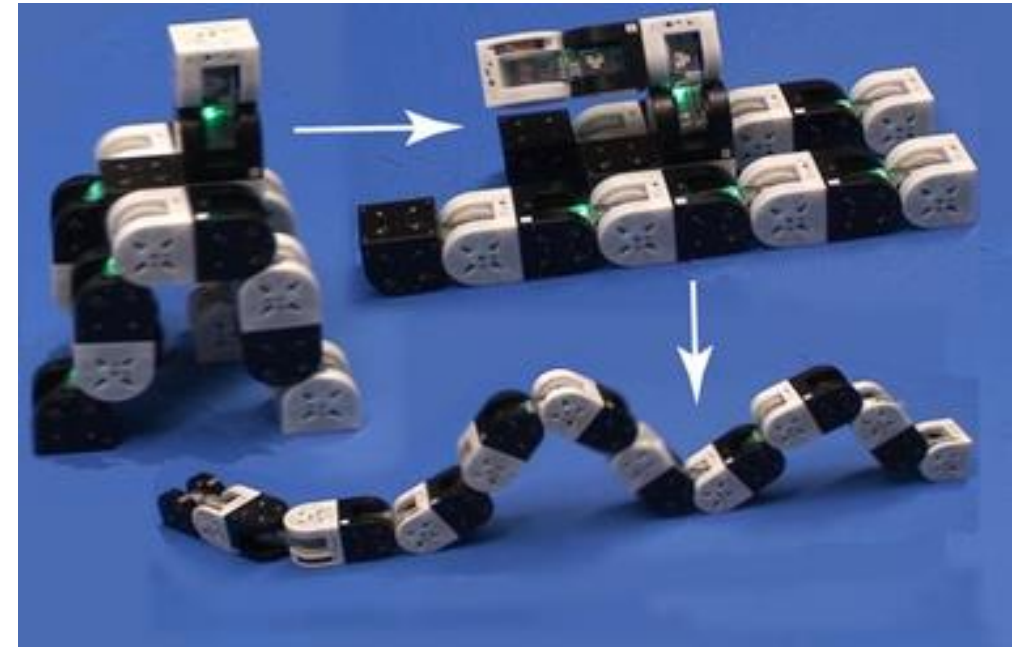

SINGAPORE UNIVERSITY OF
TECHNOLOGY AND DESIGN

A BETTER WORLD BY DESIGN

Reconfigurable Robotics

Reconfigurable robots possess the ability to autonomously change their shape and adapt optimally to the specific task or environment.

hTetro : Reconfigurable Floor Cleaning Robot

This research is catalysed by the National Robotics Programme under its Robotics Enabling Capabilities and Technologies (RECT) and Robot Domain Specific (RDS) initiatives and administered by the Agency for Science, Technology and Research.

sTetro : Reconfigurable Staircase Cleaning Robot

This research is catalysed by the National Robotics Programme under its Robotics Enabling Capabilities and Technologies (RECT) and Robot Domain Specific (RDS) initiatives and administered by the Agency for Science, Technology and Research.

Vertical Cleaning and Maintenance robot

This research is catalysed by the National Robotics Programme under its Robotics Enabling Capabilities and Technologies (RECT) and Robot Domain Specific (RDS) initiatives and administered by the Agency for Science, Technology and Research.