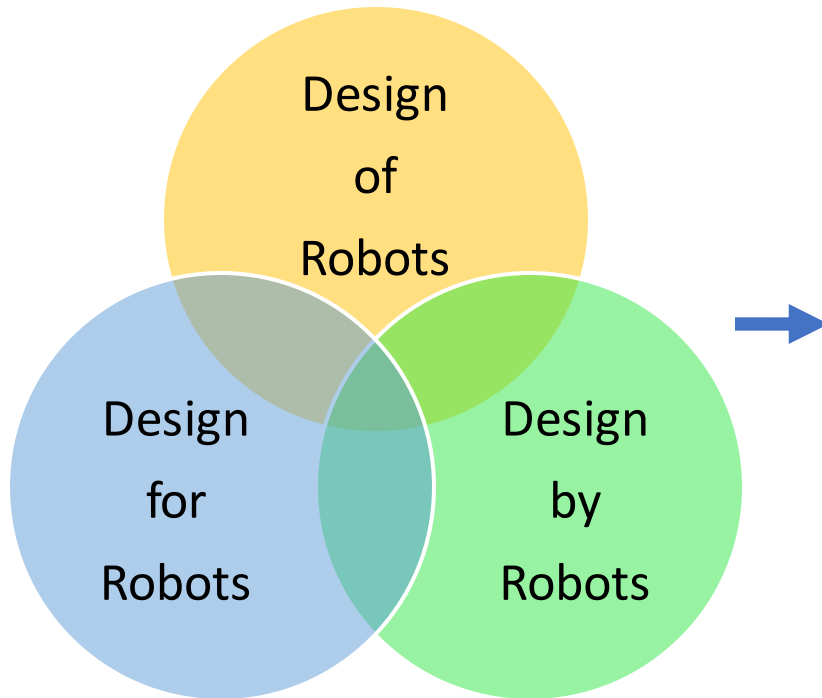

Wasp : Nested Reconfigurable Robot

This research is catalysed by the National Robotics Programme under its Robotics Enabling Capabilities and Technologies (RECT) and Robot Domain Specific (RDS) initiatives and administered by the Agency for Science, Technology and Research.

Scorpio: Bio-inspired Reconfigurable Crawling, rolling, wall climbing robot

SINGAPORE UNIVERSITY OF
TECHNOLOGY AND DESIGN

Robot Ergonomics Initiative

**DESIGN FOR
MAINTAINABILITY
GUIDE:
NON-RESIDENTIAL**