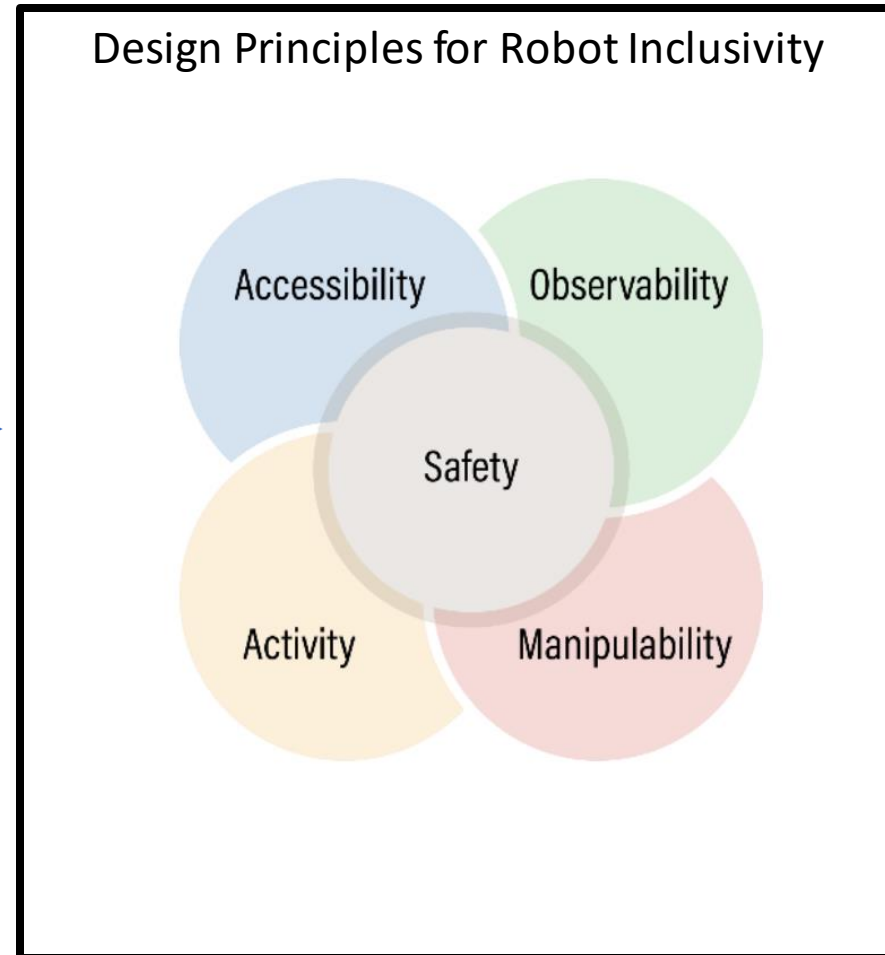

Scorpio: Bio-inspired Reconfigurable Crawling, rolling, wall climbing robot

SINGAPORE UNIVERSITY OF
TECHNOLOGY AND DESIGN

Robot Ergonomics Initiative

**DESIGN FOR
MAINTAINABILITY
GUIDE:
NON-RESIDENTIAL**